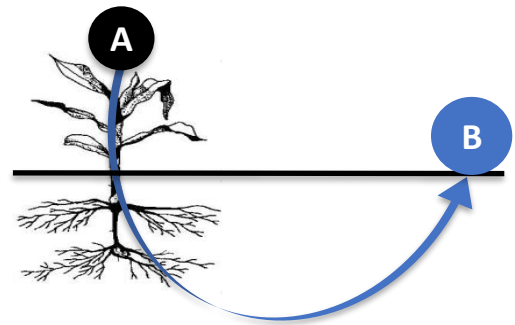

« ZAP WEEDER »

Compact, battery-powered electric weeder

Your benefits

- Systemic action
- Efficient and sustainable
- No gas, water or pesticides
- Cost savings
- Quiet operation
- Ease of use, transport and storage

Proven and certified solution

- Based on a closed electrical circuit principle
- Destruction of root and stem cells
- First wilting visible a few minutes after application
- No impact on micro-organisms in the soil
- Multiple safety devices incorporated into the solution
- Does not affect underground cables, surrounding infrastructure

Applications

- Local authorities
- Landscapers
- Green spaces
- Pavements
- Pedestrian walkways
- Facilities management
- Public park
- Gardens
- Shopping areas
- Cemetery

Specifications

Mode of action	Systemic; 100% electric
Dimensions (folded, with batteries)	W= 67cm, L= 119cm, H= 86cm
Weight (excl.batteries)	69kg
Application W	60 cm
Working speed	1.5-3 km/h
Power output	Max 2000 W
Output Voltage	10 kV
Output Current	0 - 2 A
Noise	<80dB
Travel	Forward/Reverse
Sideshift	5 cm on either side
Certification	CE
Target applications	Sidewalks, Pavements, footpaths, cemeteries, courtyards
Battery type	2 x Pellenc ULIB 1500 (Lithium-ion)
Battery specifications	Voltage 43.6V; Capacity: 34.5 Ah Output current: 0 - 2 A; Protection class: IP54; Recharge time: 5 hrs (90%) w/ 7.6A fast charger
Battery weight and dimensions	Weight: 7.5Kg Dimensions: 250x140x85mm